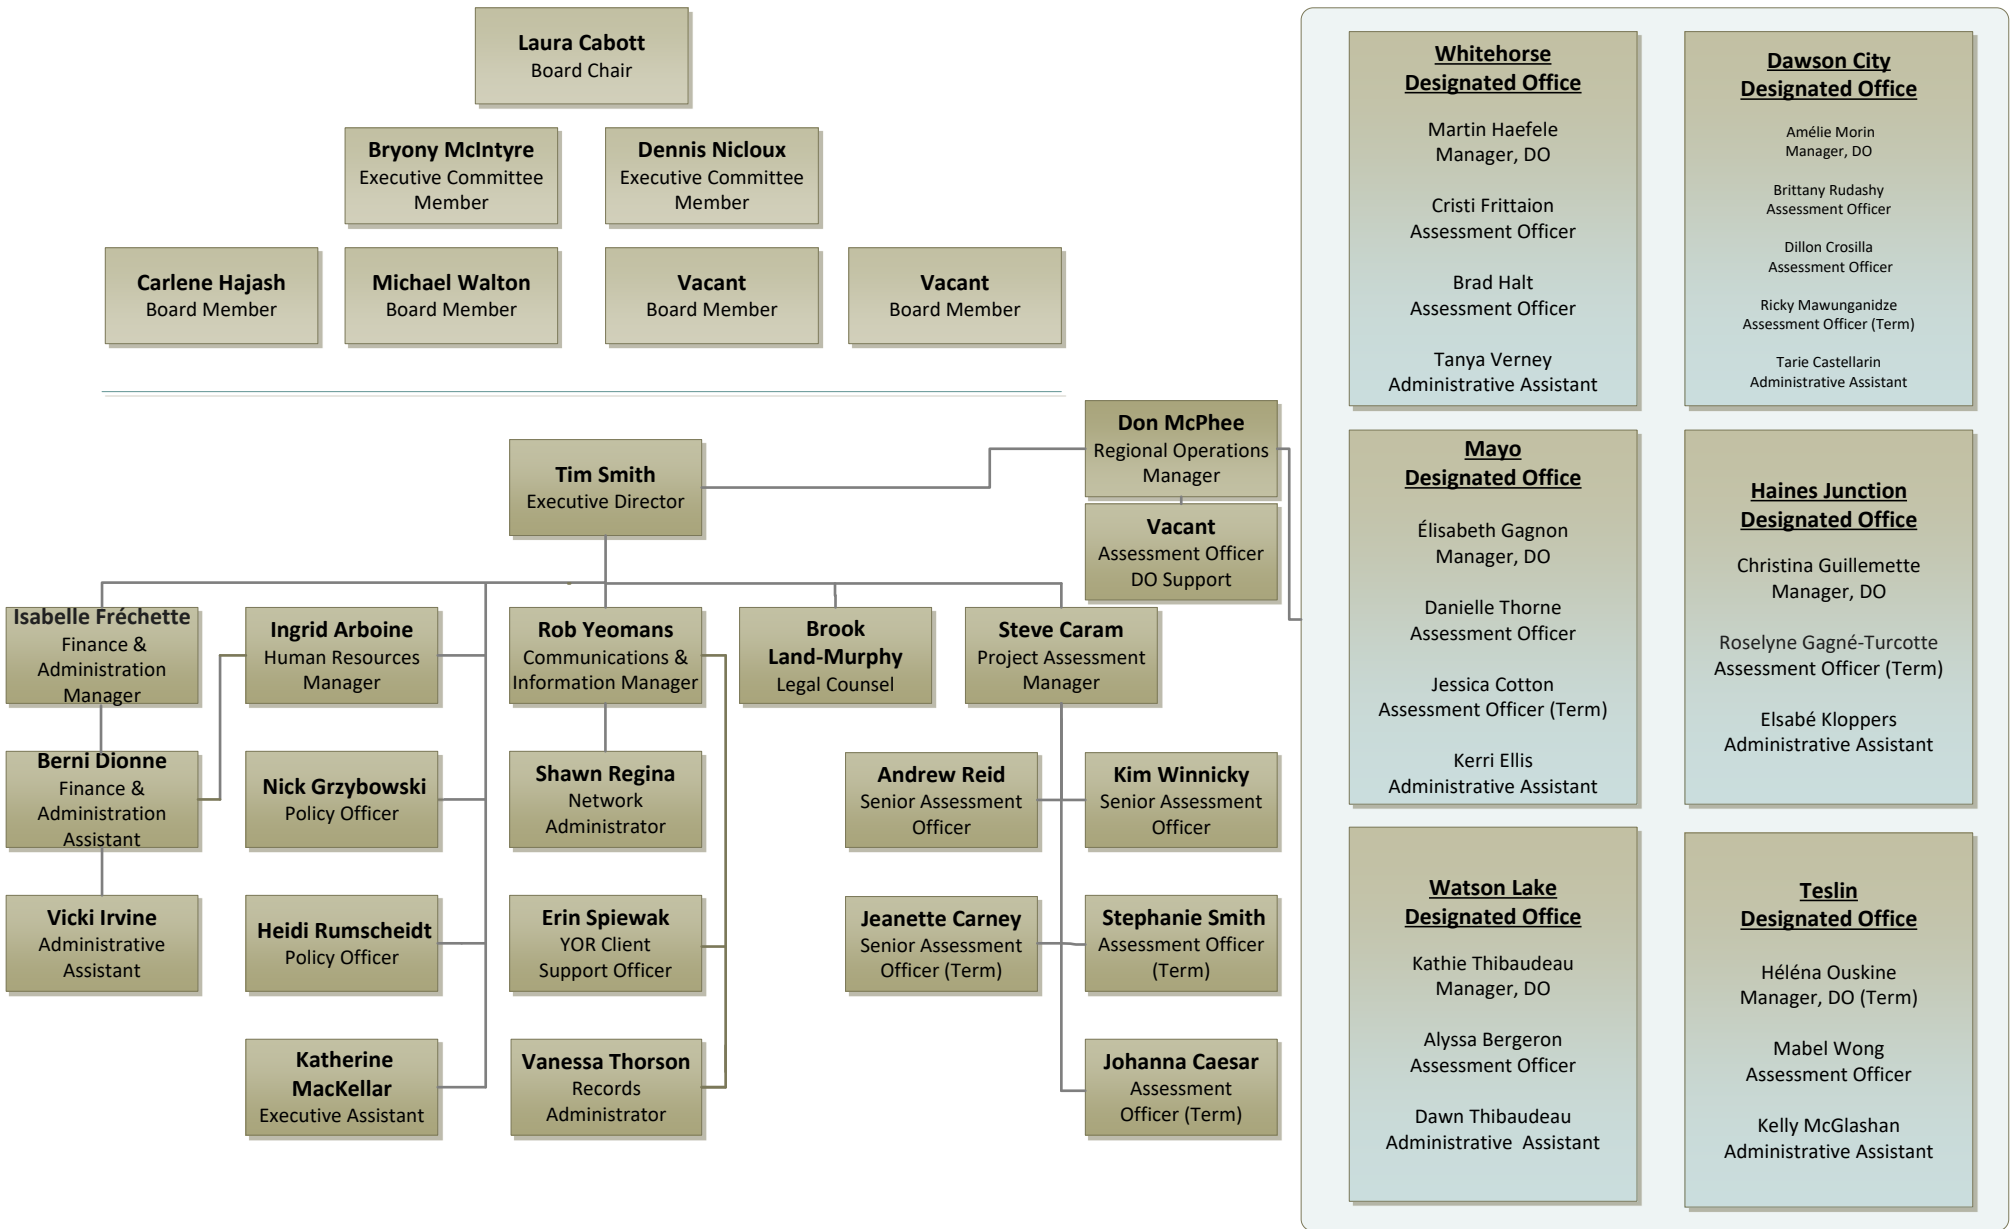

# YESAB Organizational Chart

Lawrence Joe – Screening Member (Kudz Ze Kayah Mine, Coffee Gold Mine, Quill Creek Timber Harvest Plan)